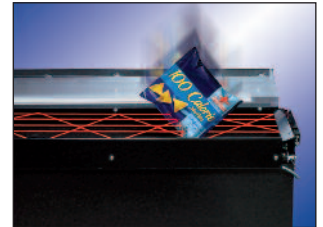

MERCATO 7000

Glass Front Snack Merchandiser

The Mercato 7000 glass front snack merchandiser features the largest capacity in the industry. With seven full featured shelves and available high capacity options, the M7000 provides maximum selection and variety.

Adjustable Snack & Candy Selections

Configurable to almost any package size in the field with no need for tools.
Full selection (5-3/4"W)
3/4 selection (4-5/16"W)
Candy selection (2-7/8"W)

LED Lighting

Enhances product presentation promoting more sales. No bulb servicing for 5 years. Energy efficient and eco-friendly.

iCART

Optional iCart Touch Screen Interface

Enhances consumer purchase experience. Communicates purchase information & messages to consumer.

iVend Guaranteed Delivery System

Keeps customers satisfied and reduces service calls for misloaded product.

Quality Construction

Fully welded seams and internal bracing make for a solid long-term investment.

Mercato 7000		NOTE: Selections and capacities vary depending on model configuration.				
Selections	47 Standard; Configurable up to 75 items					
Standard Configuration	723 Items (235 Snack / 294 Candy / 50 Pastry / 120 Gum & Mint)					
Selection Pricing	Individual from \$0 to \$655.35					
Payment Systems	All Industry standard MDB compatible devices					
Data Communication	DEX/UCS					
Electrical Requirements	Domestic: 115 VAC/60Hz, 1.2 AMPS International: 230 VAC/50Hz, 0.6 AMPS					
Dimensions	Height	72" (183 cm)	Width	41" (104 cm)	Depth	34-1/4" (91 cm)
Shipping Weight	650 lbs. (285 kg)					
Standard Features	GVC2 Controller with Scrolling VF Display, LED Lighting, iVend® Delivery Sensor System, Back Lighted Braille Keypad, Gum & Mint Coils, Motor Pairing Capable					
Options	Interface Styling Panel, iCart Touch screen Interface, inDEX Tool, Automatic Delivery Box, Additional Gum & Mint Tray, Custom Colors, Custom Graphics					