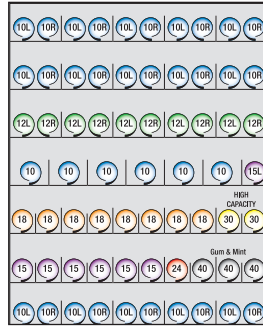

Part of our full line of products & services.

Ask About Our Styling & Touch Screen Options

MERCATO 7000

Glass Front Snack Merchandiser

M7000
Shown with optional styling panel and iCart touch screen.

Sample Configuration

Adjustable Snack & Candy Selections

Configurable to almost any package size in the field with no need for tools.
Full selection (5-3/4"W)
3/4 selection (4-5/16"W)
Candy selection (2-7/8"W)

LED Lighting

Enhances product presentation promoting more sales. No bulb servicing for 5 years. Energy efficient and eco-friendly.